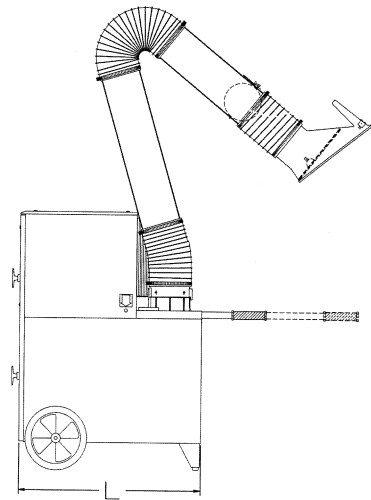

Trunkline™ Source Collectors

Easy-Trunk™ / Porta-Trunk™

Easy-Trunk Collector

Porta-Trunk Collector

Torit's Portable Welding Collectors are designed to be compact, portable, and easy to maintain! They are ideal for welding and grinding applications that generate smoke, dust, and fumes.

- Easy-Trunk features a built-in filter cleaning system. With just a push of a button, a blast of compressed air cleans the filter cartridge.
- Porta-Trunk is a manual filter cleaning system and features a hinged door making filter access easy for quick maintenance.
- Operating controls are located on the hood of each unit for welder convenience.
- Eon™ Fine Fiber Technology by Donaldson provides the highest filtration efficiency and longer filter life.E
- Filtration efficiency is exceptional at 99.999+% on 0.5µm dust particles.
- Uses 115/60/1 power—allowing plug-in and go.

Torit Easy-Trunk/Porta-Trunk Collectors

Easy-Trunk Collector

Porta-Trunk Collector

Model	Clean Airflow (cfm)	Filter Area (ft ²)	Dimensions (Inches)			Shipping Weight (lbs)	Noise Level* dB(A)	Horse Power (hp)
			H	W	L			
Easy-Trunk	750	309	41	28	33	400	70	1.5
Porta-Trunk	780	220	40	28	35	340	75	1.5