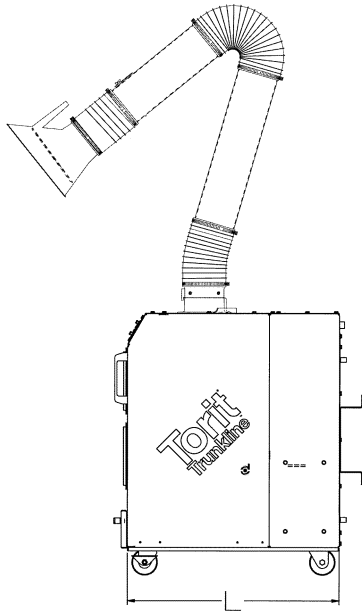

Trunkline™ Source Collectors

Easy-Trunk™ / Porta-Trunk™

Easy-Trunk Collector

Porta-Trunk Collector

Torit's Portable Welding Collectors are designed to be compact, portable, and easy to maintain! They are ideal for welding and grinding applications that generate smoke, dust, and fumes.

- Easy-Trunk features a built-in filter cleaning system. With just a push of a button, a blast of compressed air cleans the filter cartridge.
- Porta-Trunk is a manual filter cleaning system and features a hinged door making filter access easy for quick maintenance.
- Operating controls are located on the hood of each unit for welder convenience.
- Eon™ Fine Fiber Technology by Donaldson provides the highest filtration efficiency and longer filter life.E
- Filtration efficiency is exceptional at 99.999+% on 0.5µm dust particles.
- Uses 115/60/1 power—allowing plug-in and go.

Torit Easy-Trunk/Porta-Trunk Collectors

Easy-Trunk Collector

Porta-Trunk Collector

Model	Clean Airflow (cfm)	Filter Area (ft ²)	Dimensions (Inches)			Shipping Weight (lbs)	Noise Level* dB(A)	Horse Power (hp)
			H	W	L			
Easy-Trunk	750	309	41	28	33	400	70	1.5
Porta-Trunk	780	220	40	28	35	340	75	1.5