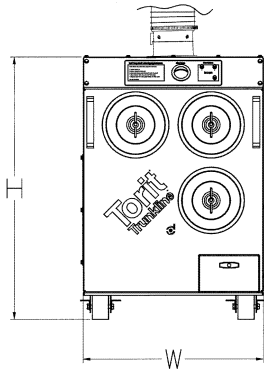

Trunkline™ Source Collectors

Easy-Trunk™ / Porta-Trunk™

Easy-Trunk Collector

Porta-Trunk Collector

Torit's Portable Welding Collectors are designed to be compact, portable, and easy to maintain! They are ideal for welding and grinding applications that generate smoke, dust, and fumes.

- Easy-Trunk features a built-in filter cleaning system. With just a push of a button, a blast of compressed air cleans the filter cartridge.
- Porta-Trunk is a manual filter cleaning system and features a hinged door making filter access easy for quick maintenance.
- Operating controls are located on the hood of each unit for welder convenience.
- Eon™ Fine Fiber Technology by Donaldson provides the highest filtration efficiency and longer filter life.E
- Filtration efficiency is exceptional at 99.999+% on 0.5µm dust particles.
- Uses 115/60/1 power—allowing plug-in and go.

Torit Easy-Trunk/Porta-Trunk Collectors

Easy-Trunk Collector

Porta-Trunk Collector

Model	Clean Airflow (cfm)	Filter Area (ft ²)	Dimensions (Inches)			Shipping Weight (lbs)	Noise Level* dB(A)	Horse Power (hp)
			H	W	L			
Easy-Trunk	750	309	41	28	33	400	70	1.5
Porta-Trunk	780	220	40	28	35	340	75	1.5